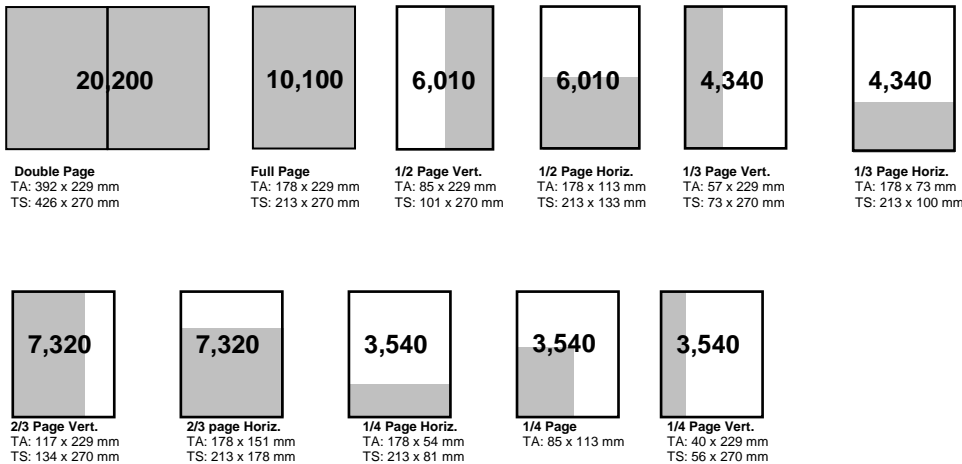

**Mono/Multi-Colour Ads:** Full Page €10,100

<b>Discounts:</b>	<b>Volume</b>	
	2 pages	5%
	3 pages	10%
	4 pages	15%
	5 pages	20%
	6 pages	25%
	7 pages	30%

	<b>Series</b>	
	3 insertions	5%
	4 insertions	10%
	5 insertions	15%
	6 insertions	25%
	7 insertions	30%

## Ad Sizes and Rates:

### Inner Pages

For bleed allow 5 mm on all sides.  
 TA: Type Area  
 TS: Trim Size

All rates shown in euros. Subject to Value Added Tax where applicable.